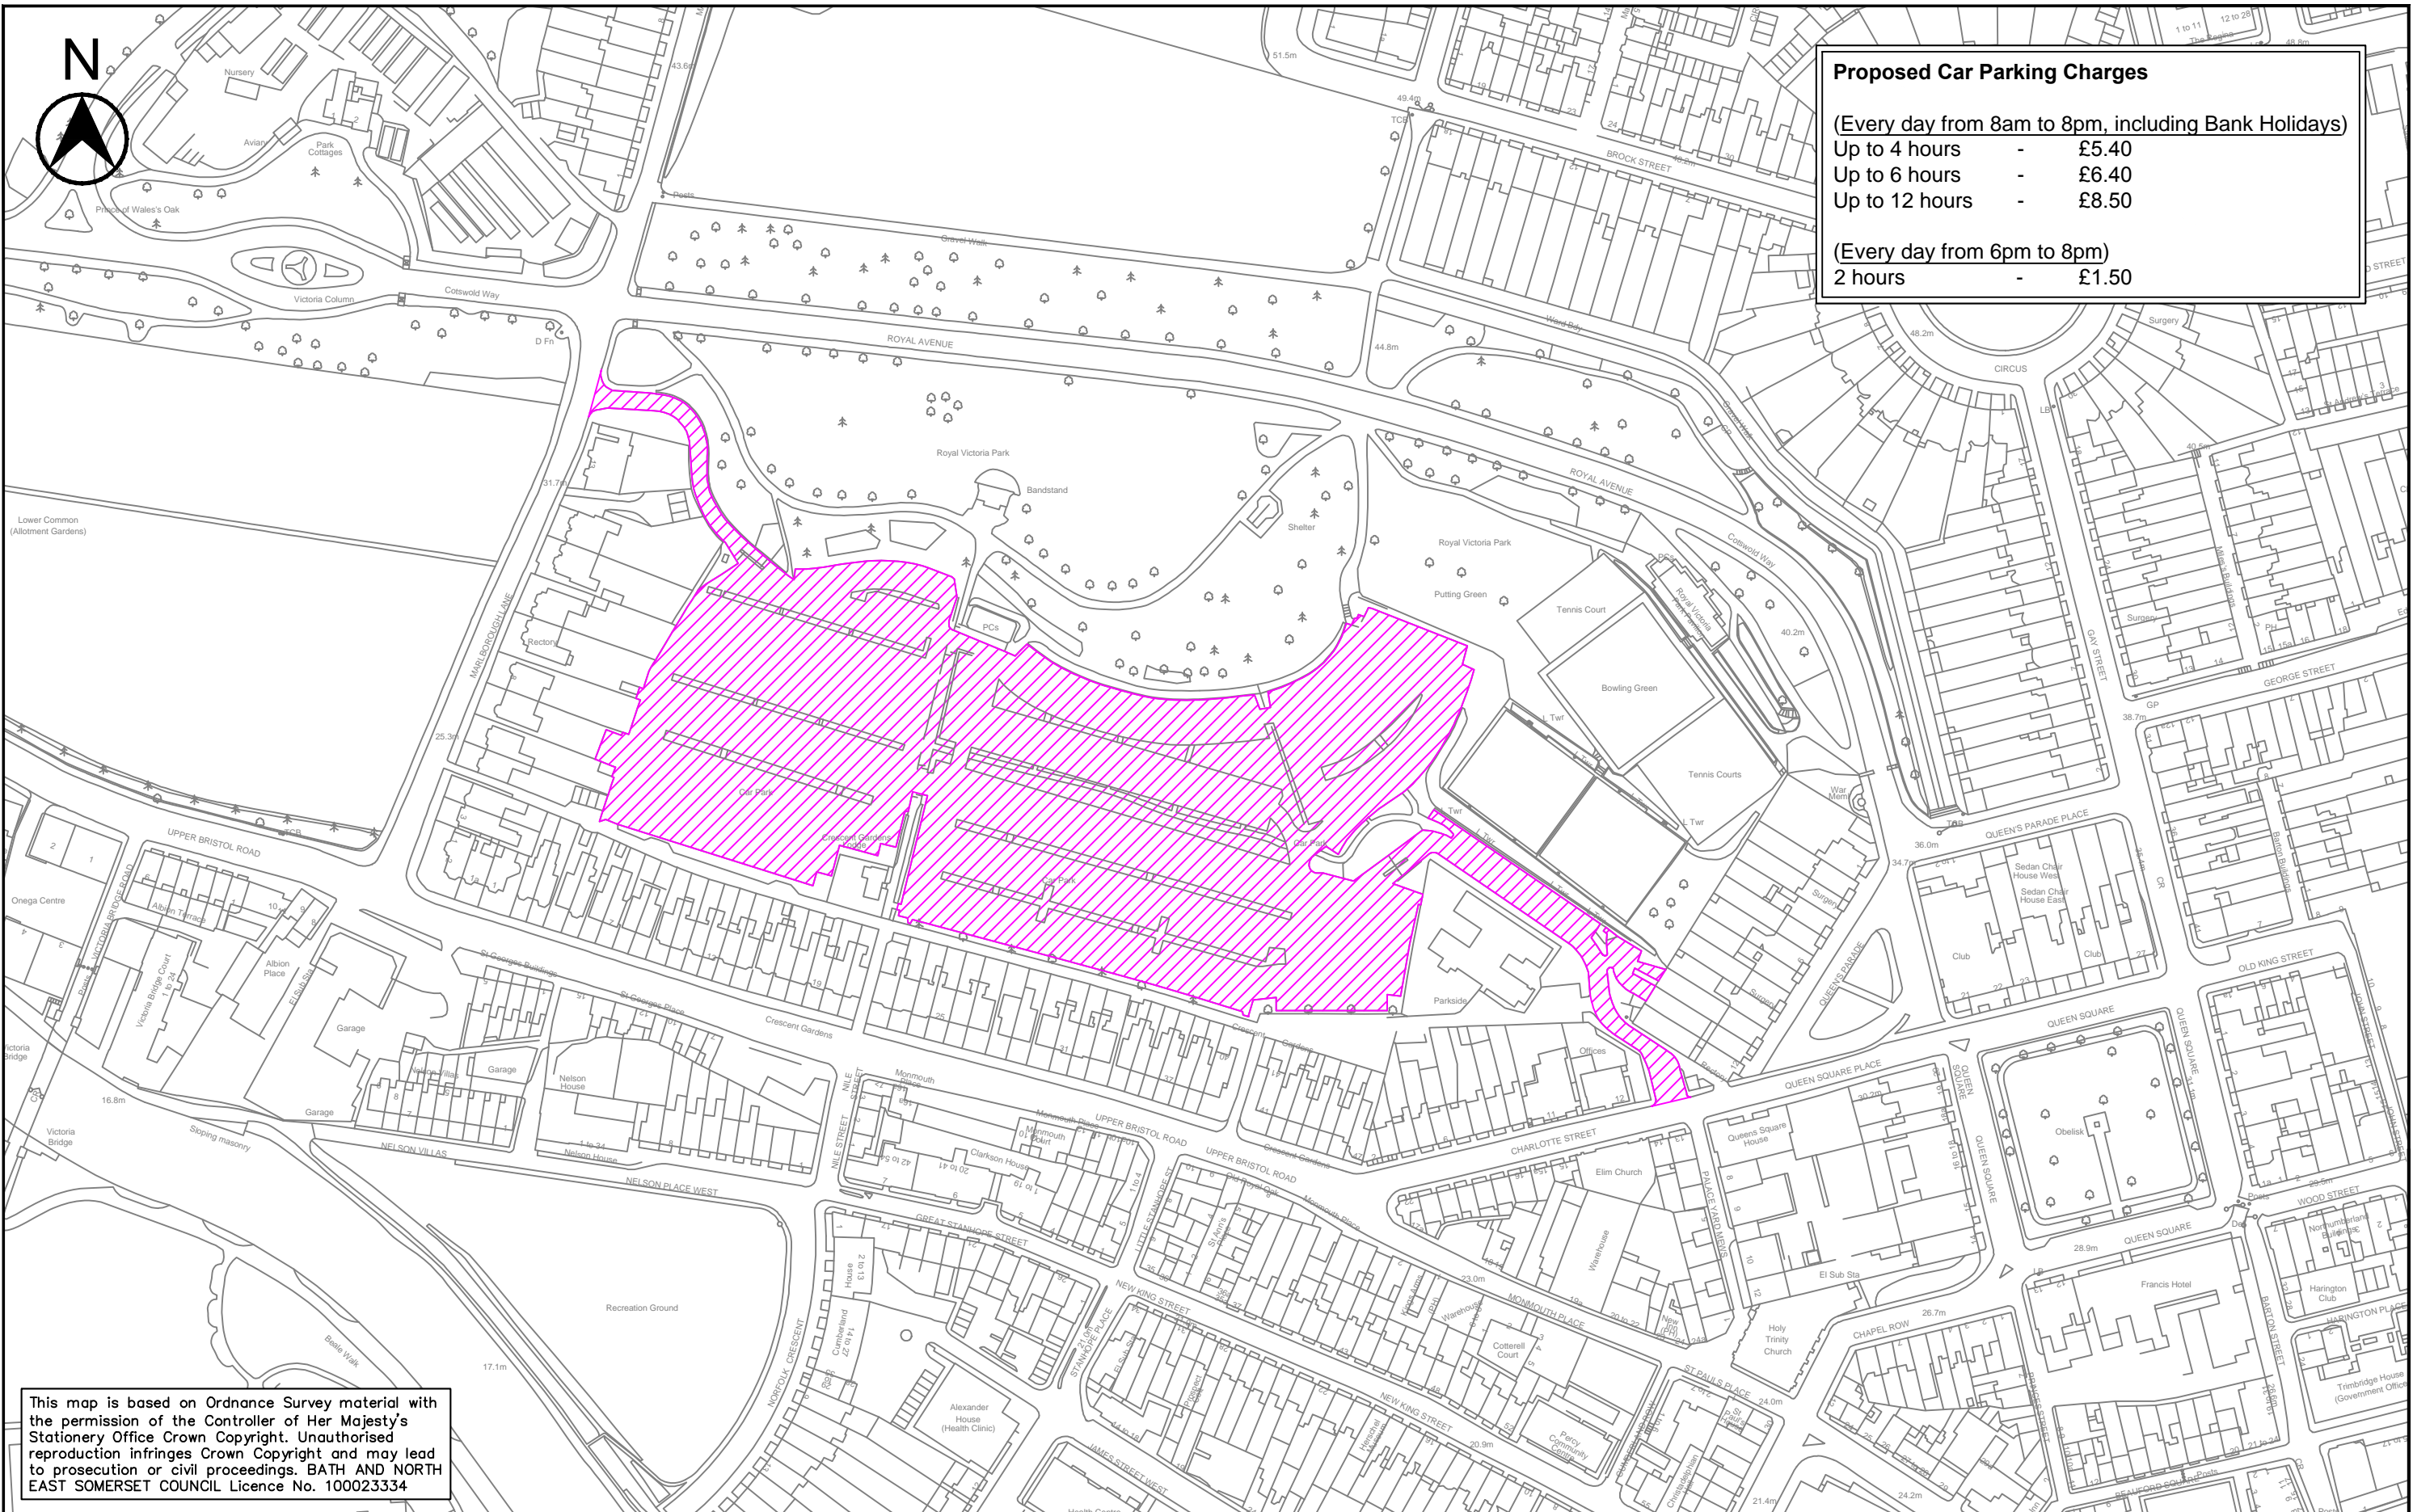

Proposed Car Parking Charges	
(Every day from 8am to 8pm, including Bank Holidays)	
Up to 4 hours	- £5.40
Up to 6 hours	- £6.40
Up to 12 hours	- £8.50
(Every day from 6pm to 8pm)	
2 hours	- £1.50

This map is based on Ordnance Survey material with the permission of the Controller of Her Majesty's Stationery Office Crown Copyright. Unauthorised reproduction infringes Crown Copyright and may lead to prosecution or civil proceedings. BATH AND NORTH EAST SOMERSET COUNCIL Licence No. 100023334

<p>KELVIN PACKER SERVICE MANAGER - HIGHWAYS AND PARKING ENVIRONMENTAL SERVICES</p>	PRODUCED BY DESIGN GROUP	SCHEME TITLE UPDATING PARKING RESTRICTIONS IN VARIOUS BATH CAR PARKS	DRAWING TITLE CHARLOTTE STREET CAR PARK PROPOSED CHARGES UPDATE	DATE MAR '15	DRAWN BY ADC	APPROVED BY CM
				SCALE 1 : 2000	CHECKED AD	CLIENT REF. PPF44A5
			REV. DATE	REVISIONS	DRWN. CHKD. APPROV.	DRAWING No. PPF44A5/TR0/2